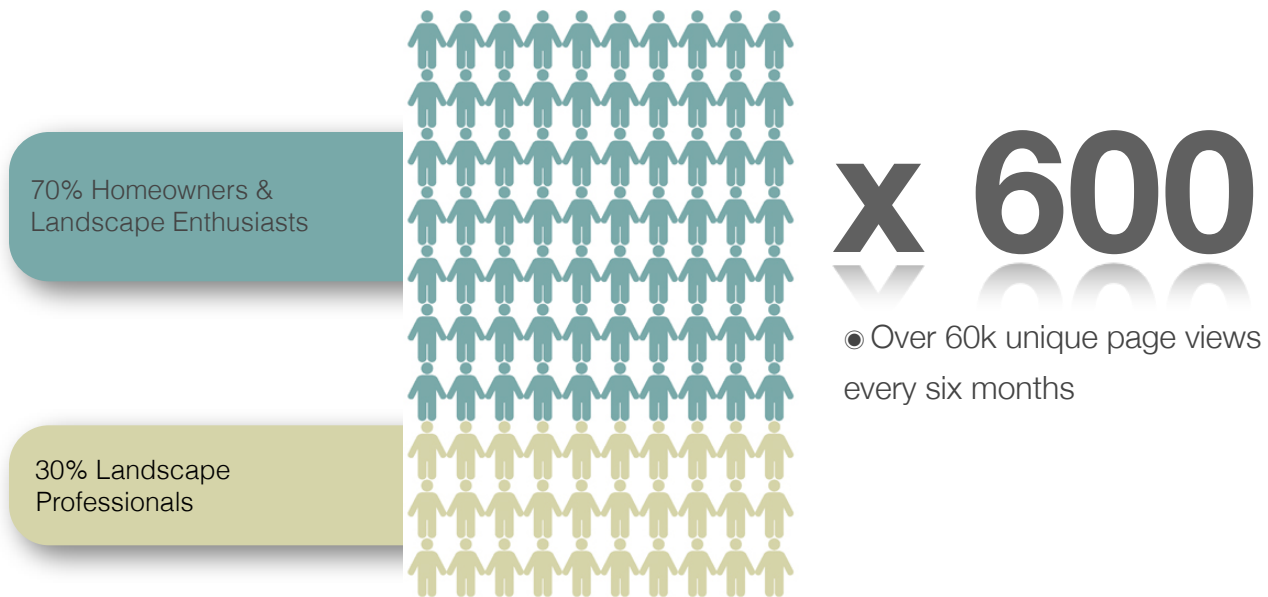

Landscape Resource is a online community created to inform and inspire a wide audience ranging from landscape enthusiasts to landscape professionals. With tools and resources designed to promote sustainability and lead landscape trends of the future, LandscapeResource.com is well-positioned to convey a variety of messaging to your target audience. For more information on the different levels of Business Memberships, click [here](#). Or contact us with further questions at: info@landscaperesource.com.

Who is Using Landscape Resource?

Visitor Interest:

Of the visits, 80% are looking for information and inspiration and **20% are looking for professionals in the Business Directory**. By sharing photos and interacting on the site, your **reach expands dramatically** to include the other 80%.

Growth Rate:

In the past 12 months, site visits have increased over 170% and are **trending up, up, and away**. Commit now now to secure attractive advertising rates.

Visitor Info:

This is not a one-stop shop website: 75% of our visitors are **returning again and again**, and staying over **3 minutes** per visit.